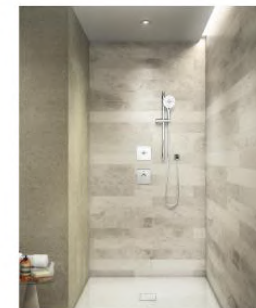

Customize your perfect shower by simply pre-setting your preferred water source, temperature and volume of water and enjoy the same shower experience each time.

Push. Turn. Enjoy.

PUSH

Imagine a luxurious shower experience as intuitive and simple as breathing. From the cascading water from Head Shower to the invigorating Hand and Body Showers, all activated individually with a simple push of a button.

Enhance Your Shower Experience

Treat yourself to a spa-like, revitalizing and invigorating shower experience with the Body Shower. Simply tilt the base of the Body Shower to target the areas of your liking and turn the dial for the exact pressure you want. Now you can truly rejuvenate your body and ignite your senses.

Enjoyment

For the ultimate luxurious and spa-like shower experience, pamper your senses and body with the Hand, Head and Body Shower.

EasySET, for Endless Possibilities

Experience

Indulge in a relaxing and comfortable shower with both the Hand and Head Shower that will tantalize and sooth your body.

Essential

On-the-go and need a quick shower? Use the Hand Shower for a quick pick-me-up.

For Extreme Shower Enjoyment

EasySET for PreSET
FFAS0928-709500BCO

EasySET for Head Shower
FFAS0926-709500BCO

Concealed Thermostatic
Mixer with Trim
FFAS0930-000500BCO